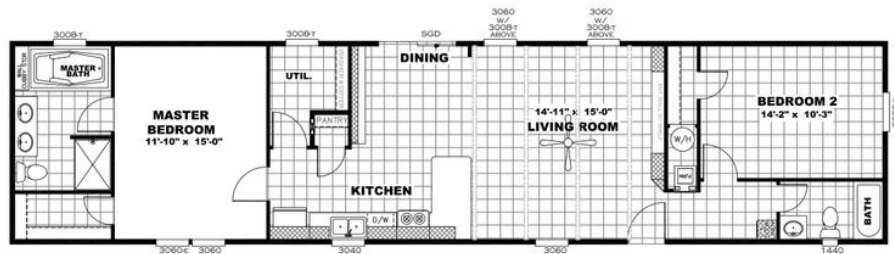

## ANNIVERSARY 16682A Model number: 31ANN16682AH18

**2 beds • 2 baths • 1088 sq.ft. • 16' width • 68' depth**

Our home building facilities invest in continuous product and process improvements. Plans, dimensions, features, materials, specifications and availability are subject to change without notice or obligation. Renderings and floor plans are representative likenesses of our homes and may differ from the actual homes. We invite you to tour a Home Center near you and inspect the highest value in quality housing available or call (479) 310-9583 to speak with a Home Consultant. Copyright 2017, CMH. All rights reserved.