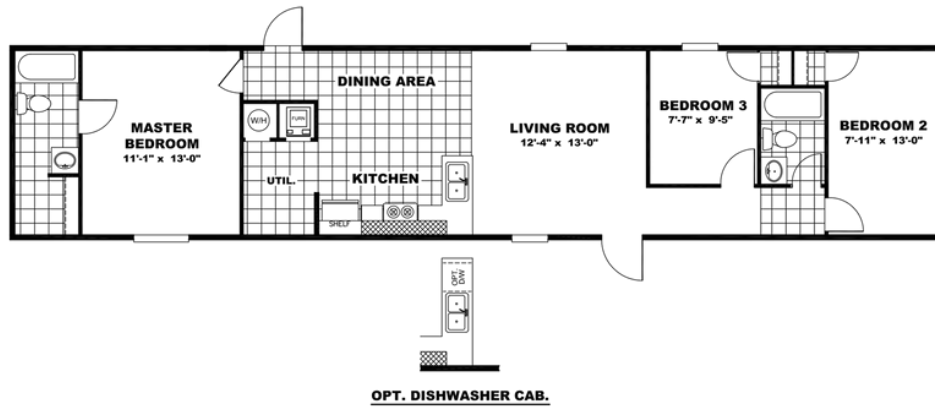

ELATION Model number: 42TRU14663AH18

3 beds • 2 baths • 924 sq.ft. • 14' width • 66' depth

Our home building facilities invest in continuous product and process improvements. Plans, dimensions, features, materials, specifications and availability are subject to change without notice or obligation. Renderings and floor plans are representative likenesses of our homes and may differ from the actual homes. We invite you to tour a Home Center near you and inspect the highest value in quality housing available or call (479) 310-9583 to speak with a Home Consultant. Copyright 2017, CMH. All rights reserved.

<https://www.freedomhomesfortsmith.com>

FREEDOM HOMES-FORT SMITH

11540 HWY 71 SOUTH
FORT SMITH, AR 72916

Monday - Thursday: 9am - 7pm
Friday: 9am - 6pm
Saturday: 9am - 5pm
Sunday: Closed

(479) 310-9583